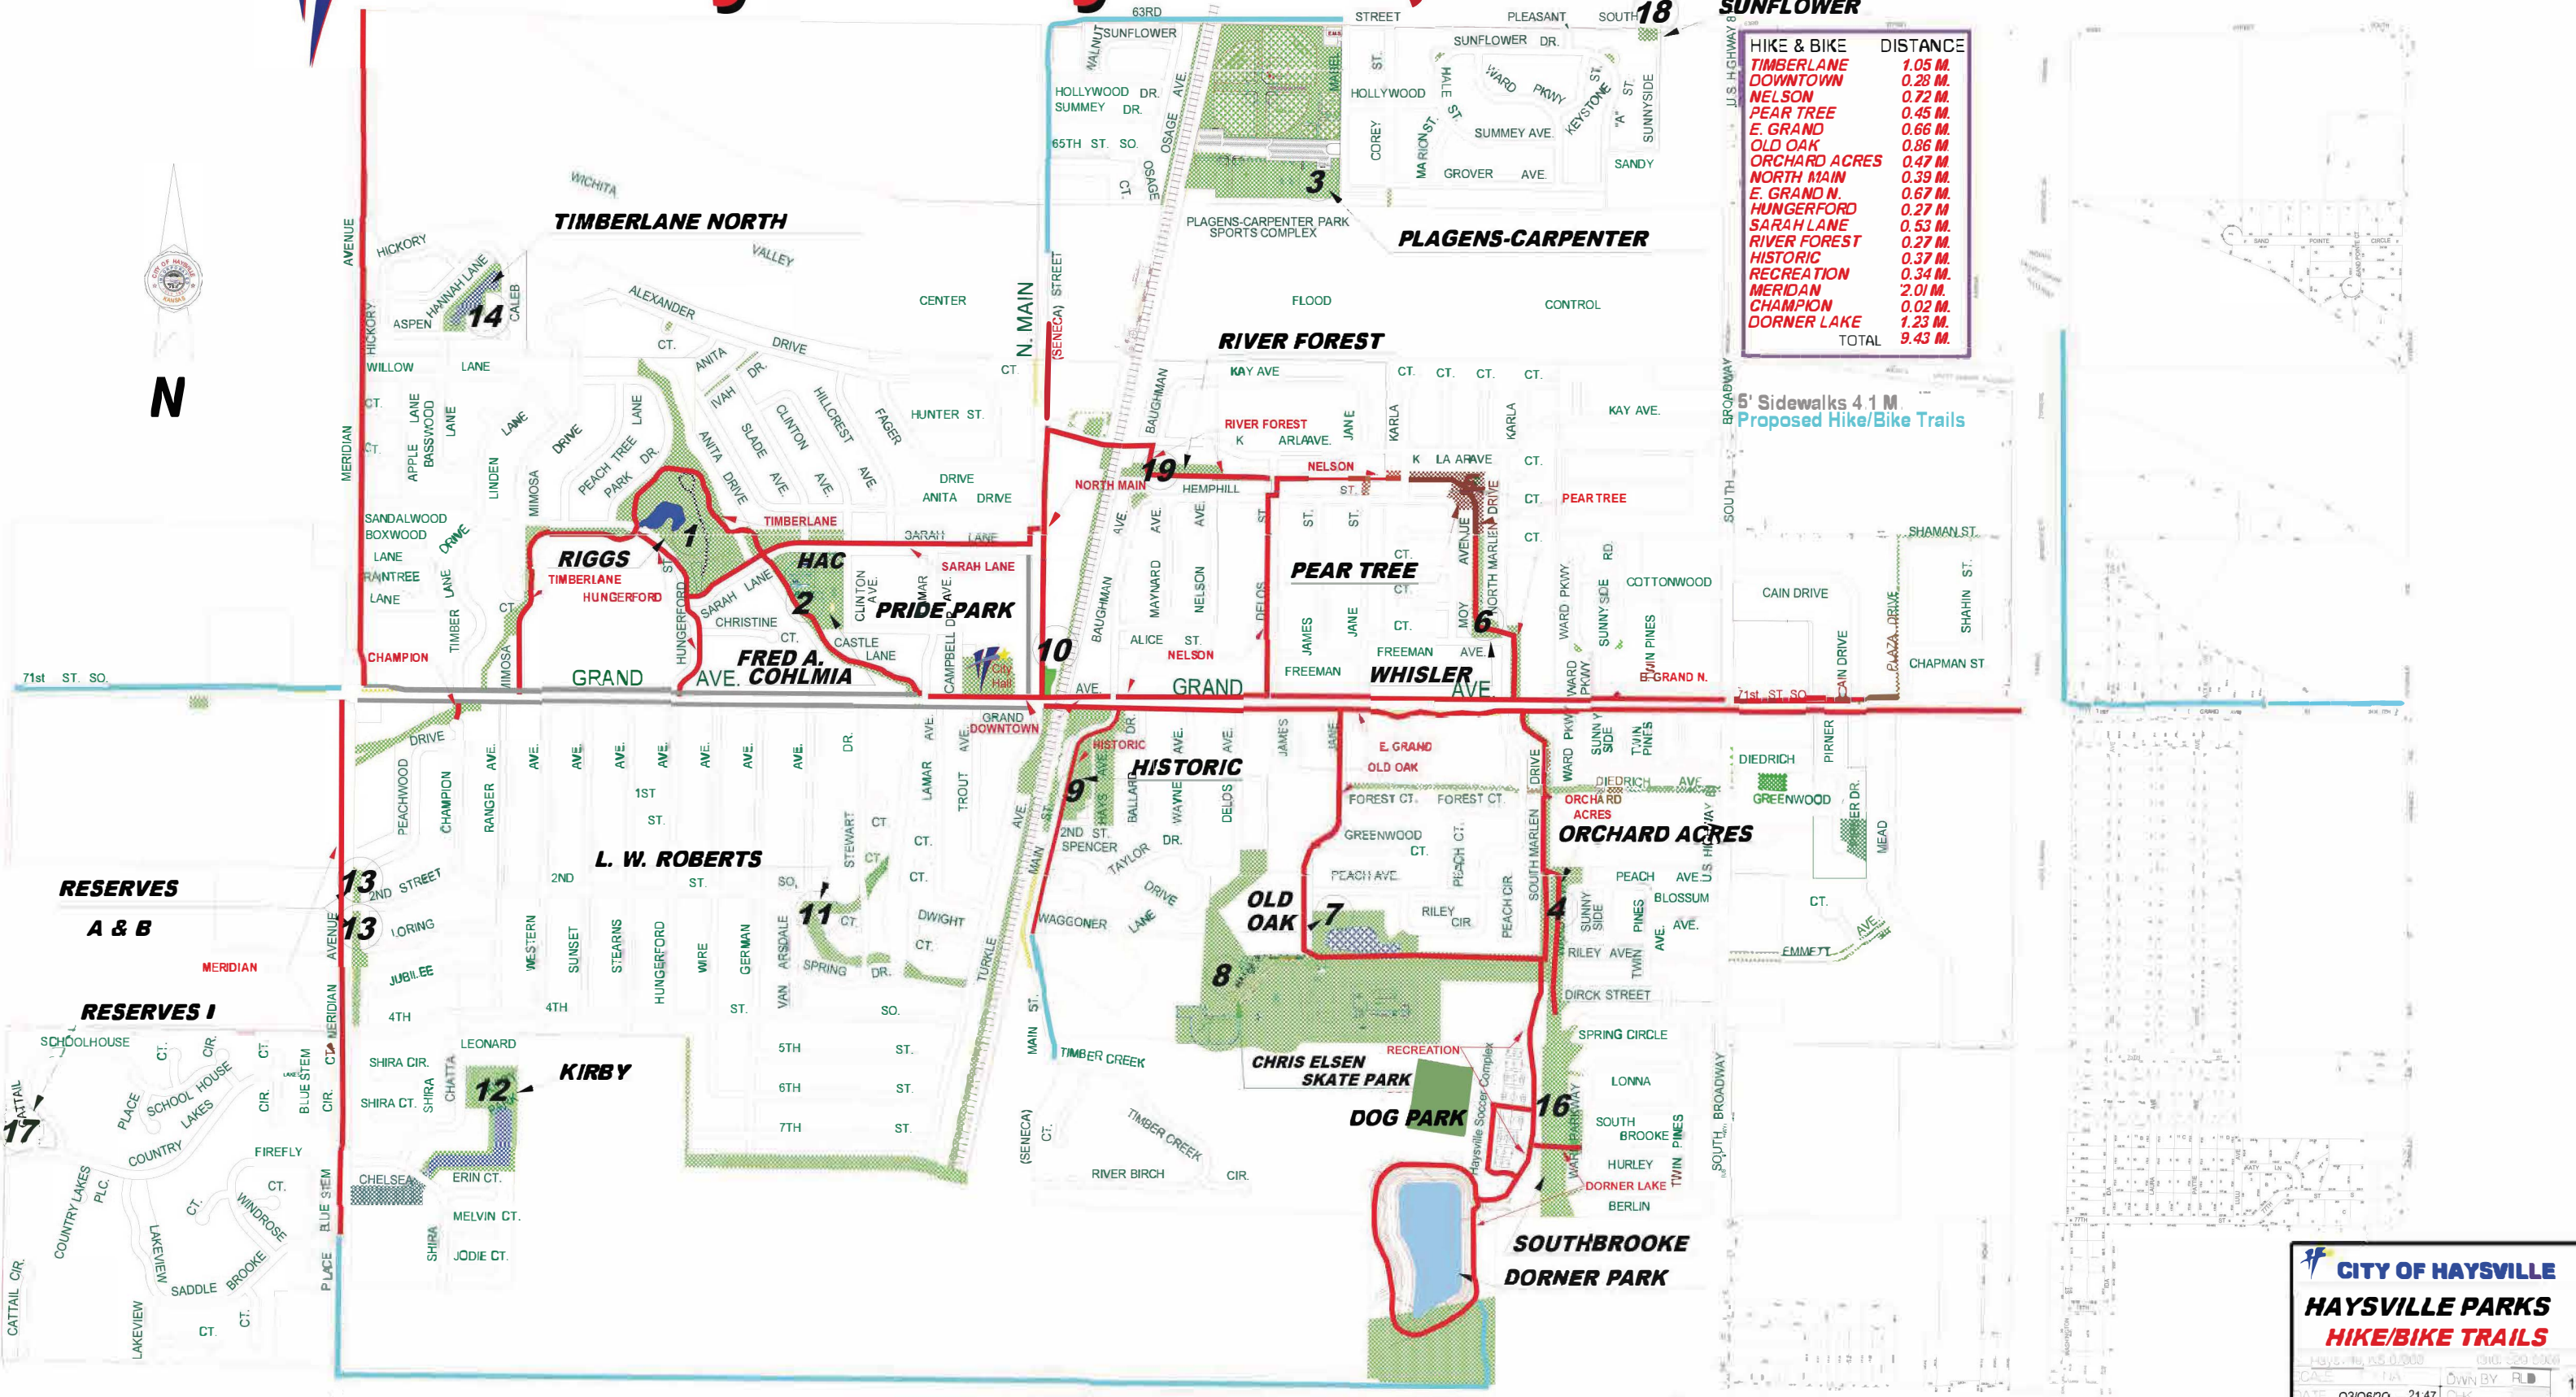

City of Haysville, Kansas **PARKS & HIKE/BIKE TRAILS**

HIKE & BIKE	DISTANCE
TIMBERLANE	1.05 M.
DOWNTOWN	0.28 M.
NELSON	0.72 M.
PEAR TREE	0.45 M.
E. GRAND	0.66 M.
OLD OAK	0.86 M.
ORCHARD ACRES	0.47 M.
NORTH MAIN	0.39 M.
E. GRAND N.	0.67 M.
HUNGERFORD	0.27 M.
SARAH LANE	0.53 M.
RIVER FOREST	0.27 M.
HISTORIC RECREATION	0.37 M.
MERIDIAN	2.01 M.
CHAMPION	0.02 M.
DORNER LAKE	1.23 M.
TOTAL	9.43 M.

5' Sidewalks 4.1 M.
Proposed Hike/Bike Trails

CITY OF HAYSVILLE
HAYSVILLE PARKS
HIKE/BIKE TRAILS

DATE: 03/06/20 2147