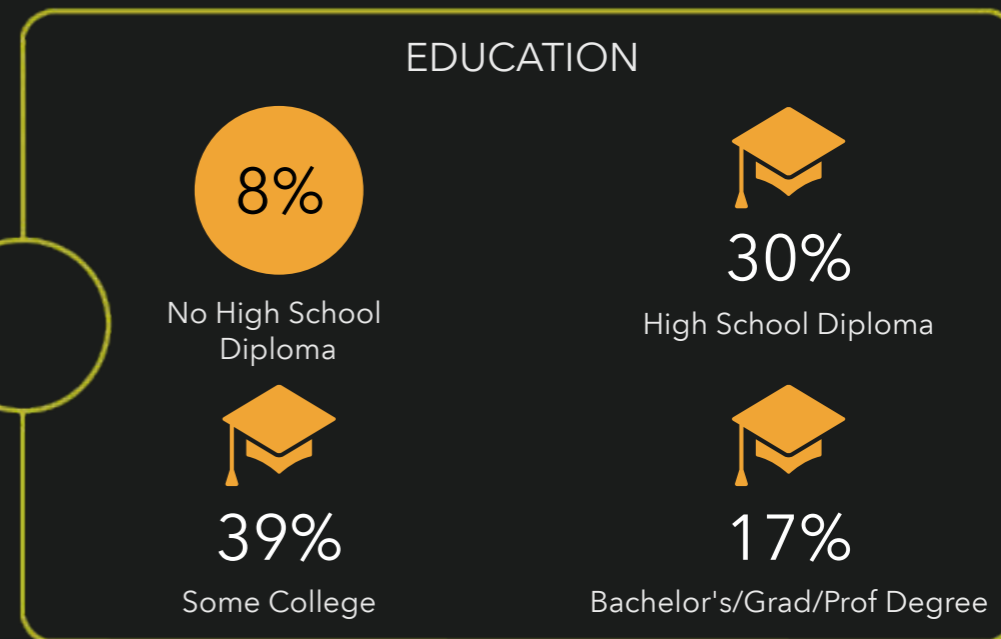

Employment Overview

Haysville City, KS
Haysville City, KS (2031125)
Geography: Place

Prepared by Esri

Employment Overview

Haysville City, KS

This infographic contains data provided by American Community Survey (ACS), Esri, Esri and GfK MRI, Esri and Data Axle. The vintage of the data is 2015-2019, 2021, 2026.