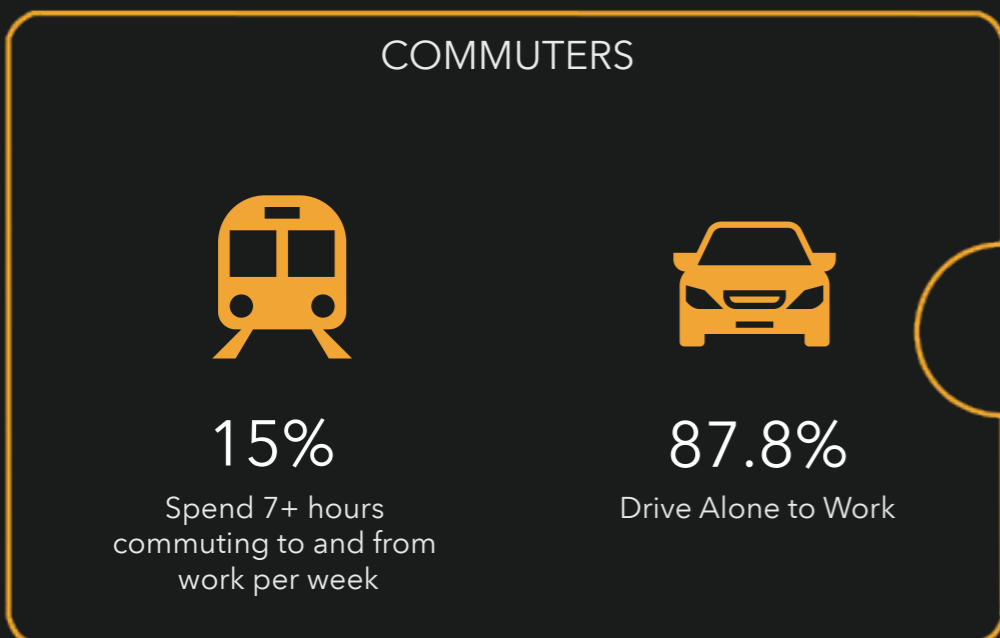

Employment Overview

Haysville City, KS
Haysville City, KS (2031125)
Geography: Place

Prepared by Esri

Employment Overview

Haysville City, KS

This infographic contains data provided by American Community Survey (ACS), Esri, Esri and GfK MRI, Esri and Data Axle. The vintage of the data is 2015-2019, 2021, 2026.