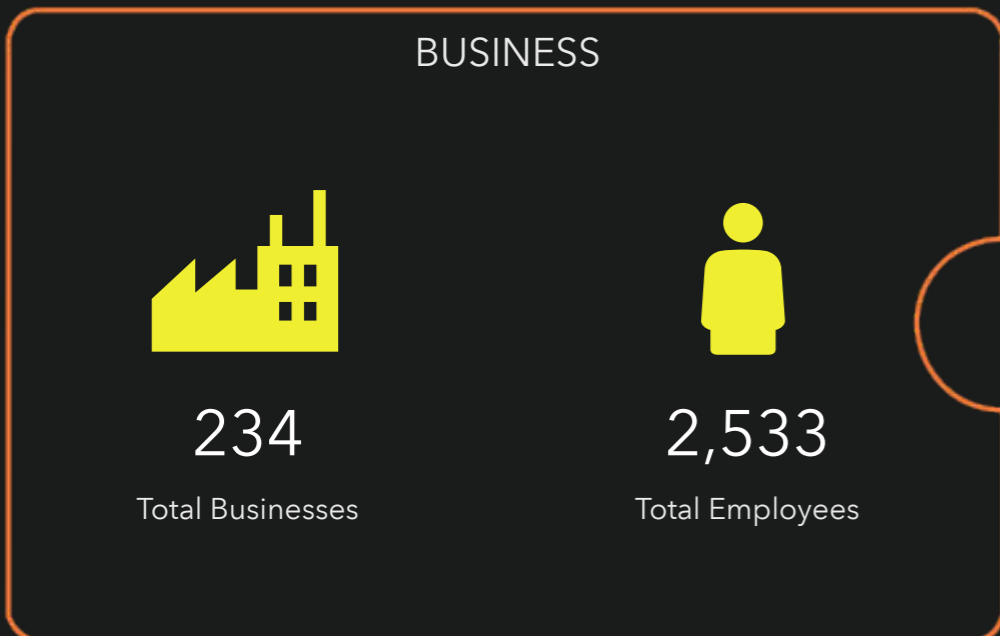

Employment Overview

Haysville City, KS
Haysville City, KS (2031125)
Geography: Place

Prepared by Esri

Employment Overview

Haysville City, KS

This infographic contains data provided by American Community Survey (ACS), Esri, Esri and GfK MRI, Esri and Data Axle. The vintage of the data is 2015-2019, 2021, 2026.