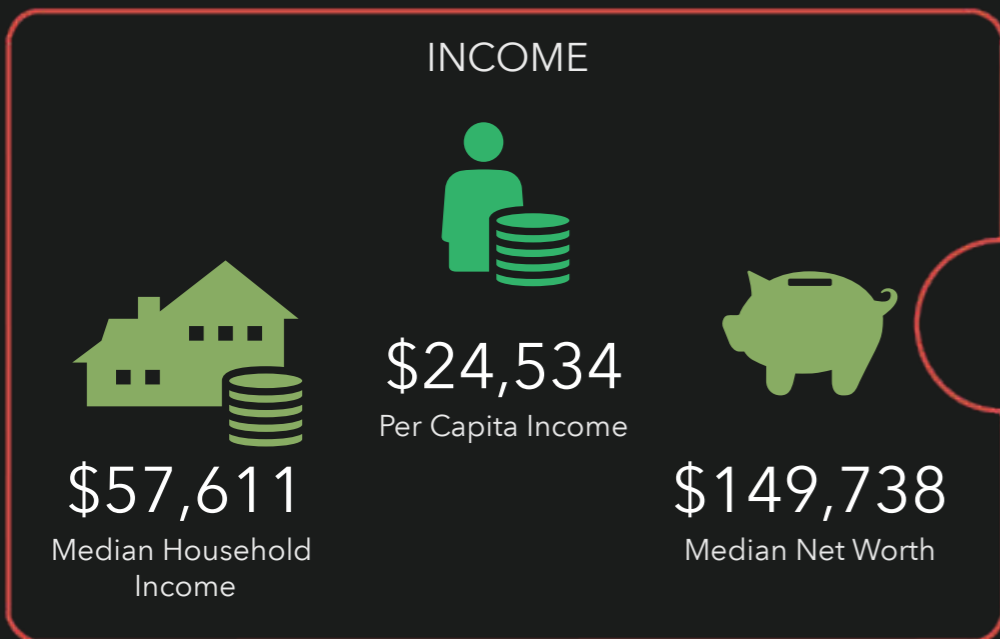

Employment Overview

Haysville City, KS
Haysville City, KS (2031125)
Geography: Place

Prepared by Esri

Employment Overview

Haysville City, KS

This infographic contains data provided by American Community Survey (ACS), Esri, Esri and GfK MRI, Esri and Data Axle. The vintage of the data is 2015-2019, 2021, 2026.