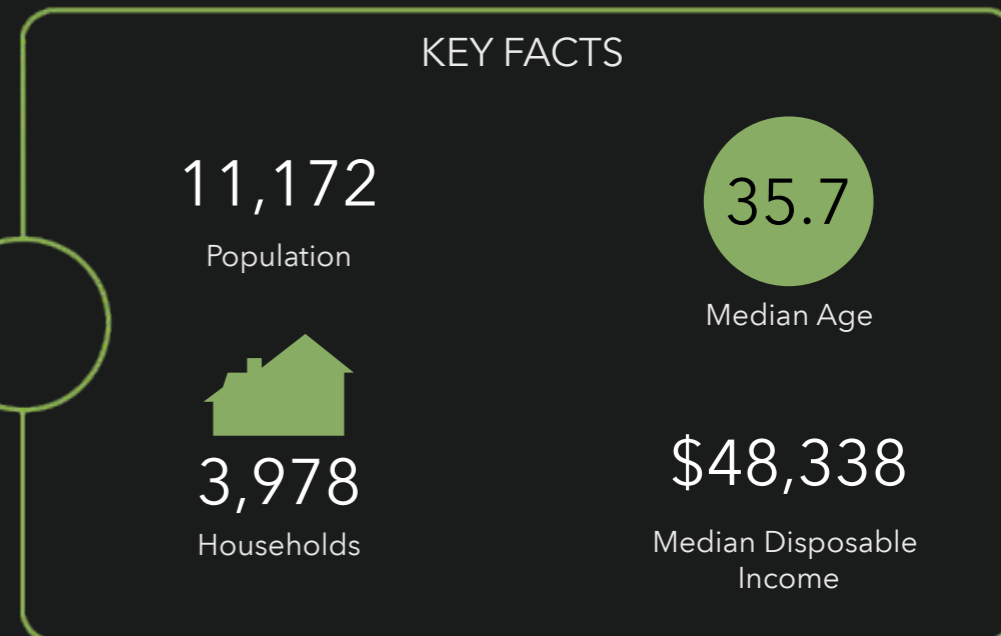

Employment Overview

Haysville City, KS
Haysville City, KS (2031125)
Geography: Place

Prepared by Esri

Employment Overview

Haysville City, KS

This infographic contains data provided by American Community Survey (ACS), Esri, Esri and GfK MRI, Esri and Data Axle. The vintage of the data is 2015-2019, 2021, 2026.